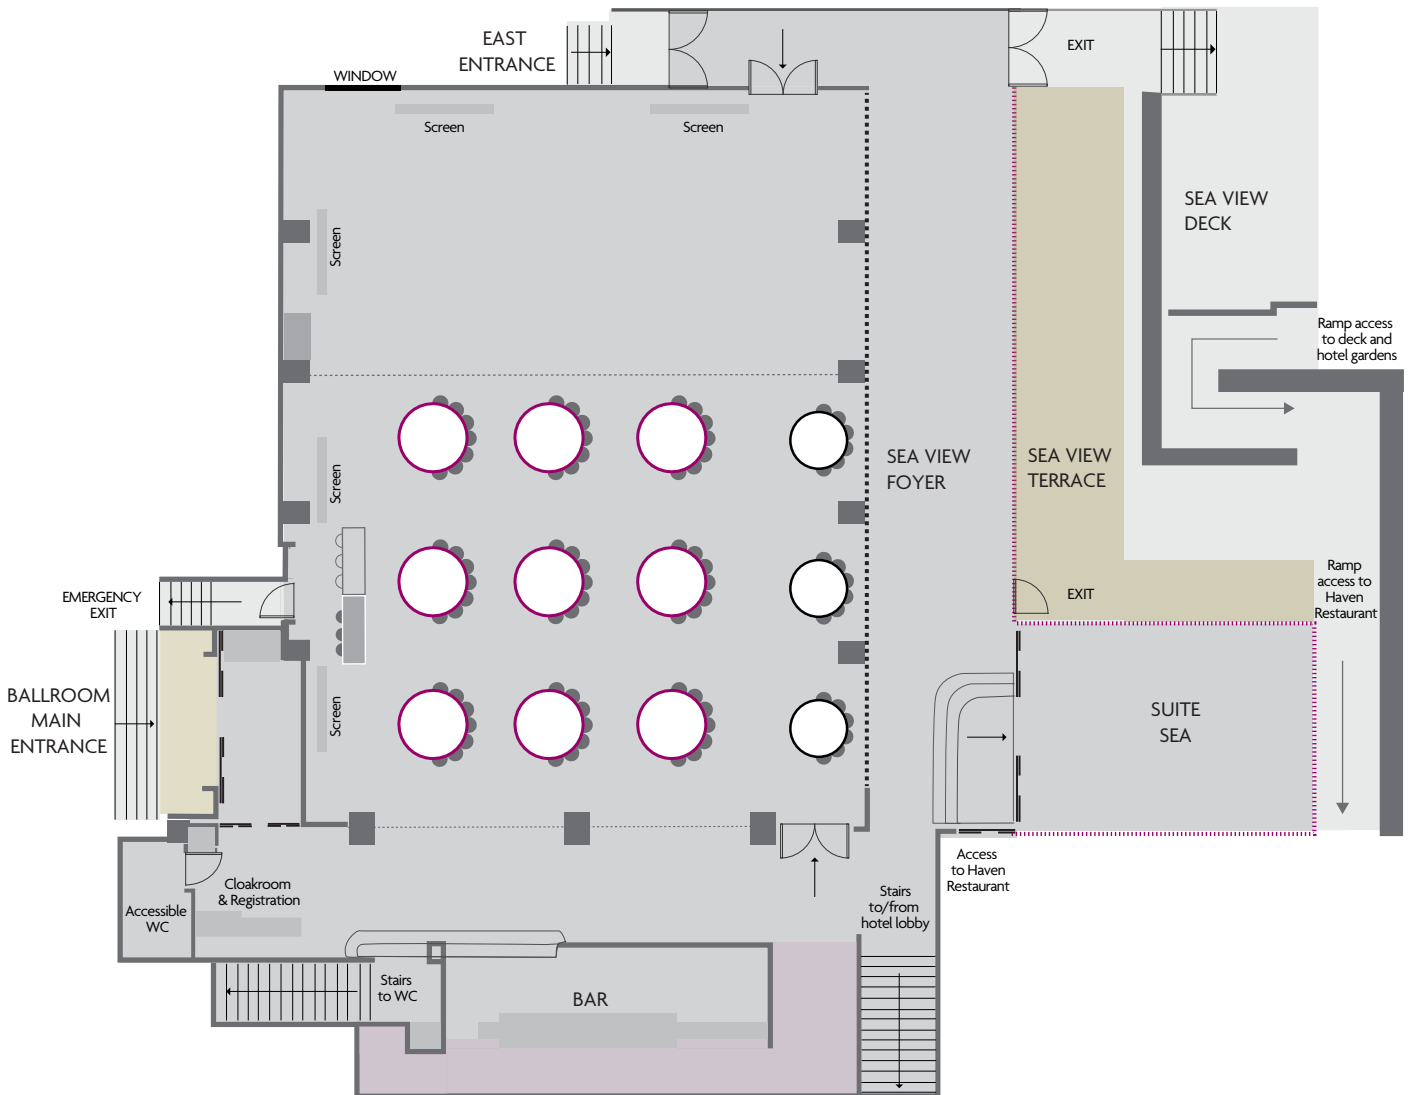

THE BALLROOM

BALLROOM SUITE B | CABARET STYLE
 CAPACITY 82 DELEGATES
 HEAD TABLE OF 3-(6) SEATS

KEY

- RETRACTABLE GLASS PANELS
- SLIDING GLASS DOORS
- AIRWALL
- AUTOMATIC DOORS
- SERVICE AREA
- INDOOR AREA
- OUTDOOR COVERED AREA